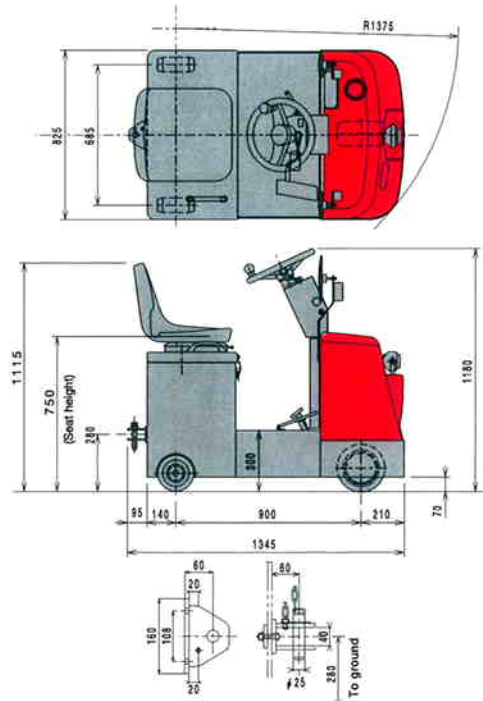

NICHIYU

ELECTRIC TOWING TRACTOR

Model: NTT50-70 / NTT75-70

Rated drawbar pull: 490N / 735N

Capacity: 2000kg / 3000kg

**A compact tractor
with a small turning radius
offering smooth, powerful travel
and easy operation.**

Compact Design

The tractor has an overall length of only 1345 mm.

What's more, the minimum turning radius of only 1375 mm makes this vehicle ideal for use in confined spaces.

Main Options

- Battery side-loading specification
- Overhead guard (with sheet)
- Coupler lever
- Rear combination lamp
- Bumper
- Suspension seat
- Hour meter

Operation Interlock System

Traveling operation is locked out.

For operator's safety, traveling is automatically locked when the operator is not properly seated.

SPECIFICATIONS

Models		NTT50-70	NTT75-70
Rated Drawbar Pull	N/[kgf]	490/[50]	735/[75]
Towing Capacity	kg	2000	3000
Travel Speed	Laden	Km/h	7.0
	Unladen	Km/h	8.0
Control System		Inverter Control	
Motor	Traction	Kw	1.6
Battery (24V)	STD	Ah/5HR	216
	OPT	Ah/5HR	250
Charger	Automatic Stationary Charger		
	STD	φ/V, kVA	3/200, 1.6
	OPT	φ/V, kVA	1/100, 2.1
	OPT	φ/V, kVA	3/400, 1.6
	Automatic Built-in Charger		
	OPT	φ/V, kVA	1/100, 2.1
Tyres	Front/Drive	φ235x120 Rubber 1 pc.	
	Rear/Load	φ178x73 Rubber 2 pcs.	
Service Weight (W/O Batt.)		Kg	375
Battery Weight Min./Max.		Kg	200/215
Change of Service Weight	Large Battery	Kg	Service Weight +15
	Built-in Charger	Kg	Service Weight +15